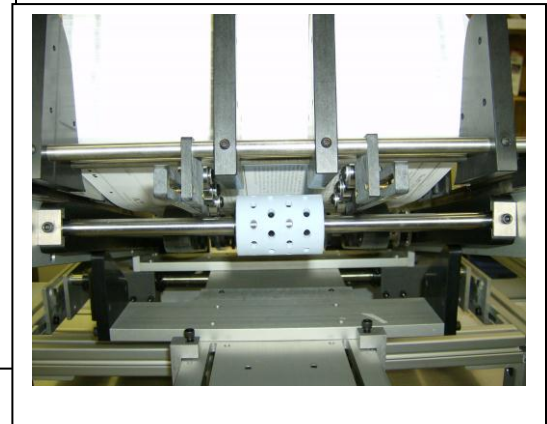

Wedge Selection Reference

Thank you for purchasing a Superior-PHS *Xtreme* XM-Series Friction Feeder. Included with your feeder are three wedge attachments. Standard, Roller Support, and Small Product Extension. Please review the following information for their uses.

Standard Wedge Assembly

The Standard Wedge configuration is ideal for most products typically in the 5" to 12" lengths. This wedge by itself is typically used for products that have medium to heavy "body" such as; card stock, chipboard, greeting cards, and more. Included in this assembly are two rear guides to assist in containing the product and prevent "skew".

Roller Support Wedge Assembly

The Roller Support Wedge is an addition to the Standard Wedge configuration and is ideal for most products typically in the 6" to 12" lengths. This wedge combination is typically used for products that have light to medium "body" such as; sheets, labels, magazines, and more. The Roller Support Wedge Assembly fastens directly to the two drop blocks on the Standard Wedge shafts using (4) thumbscrews. They are also adjustable in and out to provide just enough or extra lift to flimsy stocks.

Small Product Extension

The Small Product Extension Wedge also attaches to the Standard Wedge. This combination allows the assembly to advance in far enough to properly support products shorter in length such as business cards, plastic cards, and more. It also features a mounting design that allows the extensions to tilt toward the rear and out of the way for when you need to change over to longer products.