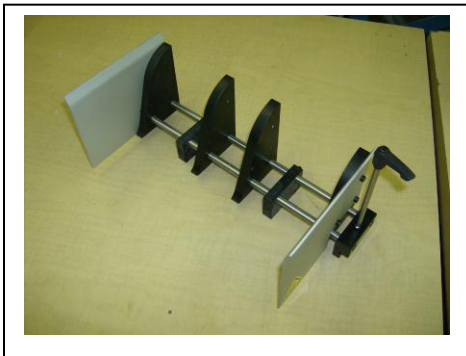

Wedge Selection Reference

Thank you for purchasing a Superior-PHS *Xtreme* XM-Series Friction Feeder. Included with your feeder are three wedge attachments. Standard, Roller Support, and Small Product Extension. Please review the following information for their uses.

Standard Wedge Assembly

The Standard Wedge configuration is ideal for most products typically in the 5" to 12" lengths. This wedge by itself is typically used for products that have medium to heavy "body" such as; card stock, chipboard, greeting cards, and more. Included in this assembly are two rear guides to assist in containing the product and prevent "skew".

Roller Support Wedge Assembly

The Roller Support Wedge is an addition to the Standard Wedge configuration and is ideal for most products typically in the 6" to 12" lengths. This wedge combination is typically used for products that have light to medium "body" such as; sheets, labels, magazines, and more. The Roller Support Wedge Assembly fastens directly to the two drop blocks on the Standard Wedge shafts using (4) thumbscrews. They are also adjustable in and out to provide just enough or extra lift to flimsy stocks.

Small Product Extension

The Small Product Extension Wedge also attaches to the Standard Wedge. This combination allows the assembly to advance in far enough to properly support products shorter in length such as business cards, plastic cards, and more. It also features a mounting design that allows the extensions to tilt toward the rear and out of the way for when you need to change over to longer products.