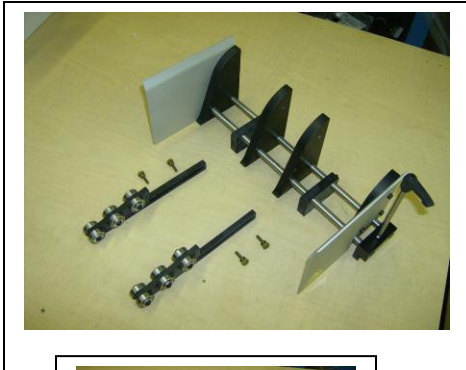

Wedge Selection Reference

Thank you for purchasing a Superior-PHS *Xtreme* XM-Series Friction Feeder. Included with your feeder are three wedge attachments. Standard, Roller Support, and Small Product Extension. Please review the following information for their uses.

Standard Wedge Assembly

The Standard Wedge configuration is ideal for most products typically in the 5" to 12" lengths. This wedge by itself is typically used for products that have medium to heavy "body" such as; card stock, chipboard, greeting cards, and more. Included in this assembly are two rear guides to assist in containing the product and prevent "skew".

Roller Support Wedge Assembly

The Roller Support Wedge is an addition to the Standard Wedge configuration and is ideal for most products typically in the 6" to 12" lengths. This wedge combination is typically used for products that have light to medium "body" such as; sheets, labels, magazines, and more. The Roller Support Wedge Assembly fastens directly to the two drop blocks on the Standard Wedge shafts using (4) thumbscrews. They are also adjustable in and out to provide just enough or extra lift to flimsy stocks.

Small Product Extension

The Small Product Extension Wedge also attaches to the Standard Wedge. This combination allows the assembly to advance in far enough to properly support products shorter in length such as business cards, plastic cards, and more. It also features a mounting design that allows the extensions to tilt toward the rear and out of the way for when you need to change over to longer products.