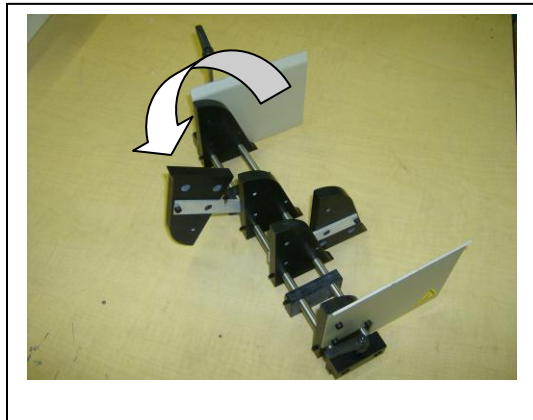

Standard Wedge Assembly

The Standard Wedge configuration is ideal for most products typically in the 5" to 12" lengths. This wedge by itself is typically used for products that have medium to heavy "body" such as; card stock, chipboard, greeting cards, and more. Included in this assembly are two rear guides to assist in containing the product and prevent "skew".

Roller Support Wedge Assembly

The Roller Support Wedge is an addition to the Standard Wedge configuration and is ideal for most products typically in the 6" to 12" lengths. This wedge combination is typically used for products that have light to medium "body" such as; sheets, labels, magazines, and more. The Roller Support Wedge Assembly fastens directly to the two drop blocks on the Standard Wedge shafts using (4) thumbscrews. They are also adjustable in and out to provide just enough or extra lift to flimsy stocks.

Small Product Extension

The Small Product Extension Wedge also attaches to the Standard Wedge. This combination allows the assembly to advance in far enough to properly support products shorter in length such as business cards, plastic cards, and more. It also features a mounting design that allows the extensions to tilt toward the rear and out of the way for when you need to change over to longer products.