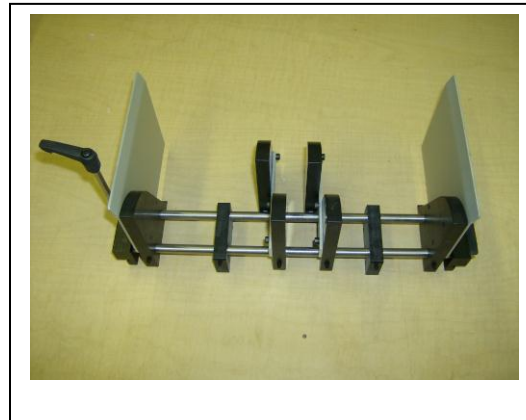

Standard Wedge Assembly

The Standard Wedge configuration is ideal for most products typically in the 5" to 12" lengths. This wedge by itself is typically used for products that have medium to heavy "body" such as; card stock, chipboard, greeting cards, and more. Included in this assembly are two rear guides to assist in containing the product and prevent "skew".

Roller Support Wedge Assembly

The Roller Support Wedge is an addition to the Standard Wedge configuration and is ideal for most products typically in the 6" to 12" lengths. This wedge combination is typically used for products that have light to medium "body" such as; sheets, labels, magazines, and more. The Roller Support Wedge Assembly fastens directly to the two drop blocks on the Standard Wedge shafts using (4) thumbscrews. They are also adjustable in and out to provide just enough or extra lift to flimsy stocks.

Small Product Extension

The Small Product Extension Wedge also attaches to the Standard Wedge. This combination allows the assembly to advance in far enough to properly support products shorter in length such as business cards, plastic cards, and more. It also features a mounting design that allows the extensions to tilt toward the rear and out of the way for when you need to change over to longer products.