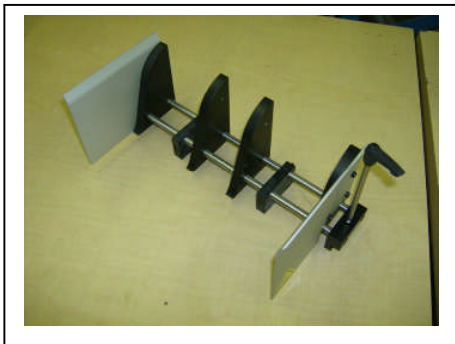

## Wedge Selection Reference

Thank you for purchasing a Superior-PHS Xtreme XM-Series Friction Feeder. Included with your feeder are three wedge attachments. Standard, Roller Support, and Small Product Extension. Please review the following information for their uses.

### **Standard Wedge Assembly**

The Standard Wedge configuration is ideal for most products typically in the 4" to 12" lengths. This wedge by itself is typically used for products that have medium to heavy "body" such as; card stock, chipboard, greeting cards, and more. Included in this assembly are two rear guides to assist in containing the product and prevent "skew".

### **Roller Support Wedge Assembly**

The Roller Support Wedge is an addition to the Standard Wedge configuration and is ideal for most products typically in the 6" to 12" lengths. This wedge combination is typically used for products that have light to medium "body" such as; sheets, labels, magazines, and more. The Roller Support Wedge Assembly fastens directly to the two drop blocks on the Standard Wedge shafts using (4) thumbscrews. They are also adjustable in and out to provide just enough or extra lift to flimsy stocks.

### Small Product Extension

The Small Product Extension Wedge also attaches to the Standard Wedge. This combination allows the assembly to advance in far enough to properly support products shorter in length such as business cards, plastic cards, and more. It also features a mounting design that allows the extensions to tilt toward the rear and out of the way.