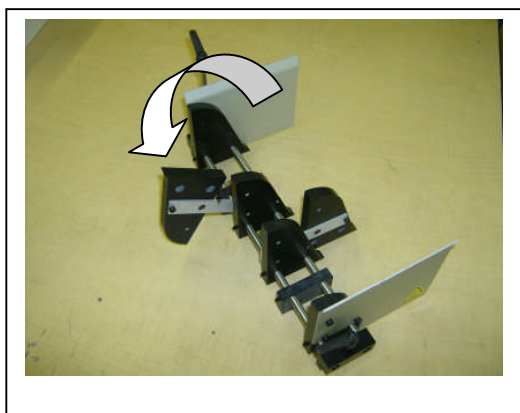

## Wedge Selection Reference

Thank you for purchasing a Superior-PHS Xtreme XM-Series Friction Feeder. Included with your feeder are three wedge attachments. Standard, Roller Support, and Small Product Extension. Please review the following information for their uses.

### **Standard Wedge Assembly**

The Standard Wedge configuration is ideal for most products typically in the 4" to 12" lengths. This wedge by itself is typically used for products that have medium to heavy "body" such as; card stock, chipboard, greeting cards, and more. Included in this assembly are two rear guides to assist in containing the product and prevent "skew".

### **Roller Support Wedge Assembly**

The Roller Support Wedge is an addition to the Standard Wedge configuration and is ideal for most products typically in the 6" to 12" lengths. This wedge combination is typically used for products that have light to medium "body" such as; sheets, labels, magazines, and more. The Roller Support Wedge Assembly fastens directly to the two drop blocks on the Standard Wedge shafts using (4) thumbscrews. They are also adjustable in and out to provide just enough or extra lift to flimsy stocks.

### Small Product Extension

The Small Product Extension Wedge also attaches to the Standard Wedge. This combination allows the assembly to advance in far enough to properly support products shorter in length such as business cards, plastic cards, and more. It also features a mounting design that allows the extensions to tilt toward the rear and out of the way.