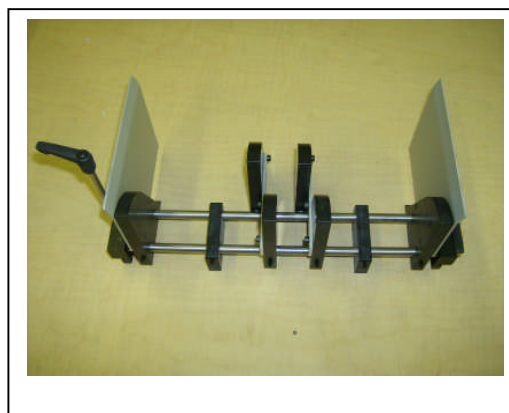

## Wedge Selection Reference

Thank you for purchasing a Superior-PHS Xtreme XM-Series Friction Feeder. Included with your feeder are three wedge attachments. Standard, Roller Support, and Small Product Extension. Please review the following information for their uses.

### **Standard Wedge Assembly**

The Standard Wedge configuration is ideal for most products typically in the 4" to 12" lengths. This wedge by itself is typically used for products that have medium to heavy "body" such as; card stock, chipboard, greeting cards, and more. Included in this assembly are two rear guides to assist in containing the product and prevent "skew".

### **Roller Support Wedge Assembly**

The Roller Support Wedge is an addition to the Standard Wedge configuration and is ideal for most products typically in the 6" to 12" lengths. This wedge combination is typically used for products that have light to medium "body" such as; sheets, labels, magazines, and more. The Roller Support Wedge Assembly fastens directly to the two drop blocks on the Standard Wedge shafts using (4) thumbscrews. They are also adjustable in and out to provide just enough or extra lift to flimsy stocks.

### Small Product Extension

The Small Product Extension Wedge also attaches to the Standard Wedge. This combination allows the assembly to advance in far enough to properly support products shorter in length such as business cards, plastic cards, and more. It also features a mounting design that allows the extensions to tilt toward the rear and out of the way.