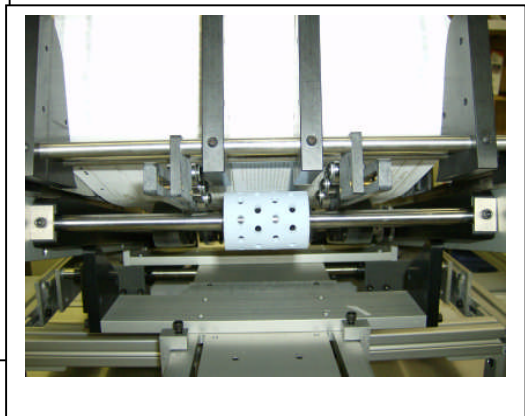

## Wedge Selection Reference

Thank you for purchasing a Superior-PHS Xtreme XM-Series Friction Feeder. Included with your feeder are three wedge attachments. Standard, Roller Support, and Small Product Extension. Please review the following information for their uses.

### **Standard Wedge Assembly**

The Standard Wedge configuration is ideal for most products typically in the 4" to 12" lengths. This wedge by itself is typically used for products that have medium to heavy "body" such as; card stock, chipboard, greeting cards, and more. Included in this assembly are two rear guides to assist in containing the product and prevent "skew".

### **Roller Support Wedge Assembly**

The Roller Support Wedge is an addition to the Standard Wedge configuration and is ideal for most products typically in the 6" to 12" lengths. This wedge combination is typically used for products that have light to medium "body" such as; sheets, labels, magazines, and more. The Roller Support Wedge Assembly fastens directly to the two drop blocks on the Standard Wedge shafts using (4) thumbscrews. They are also adjustable in and out to provide just enough or extra lift to flimsy stocks.

### Small Product Extension

The Small Product Extension Wedge also attaches to the Standard Wedge. This combination allows the assembly to advance in far enough to properly support products shorter in length such as business cards, plastic cards, and more. It also features a mounting design that allows the extensions to tilt toward the rear and out of the way.