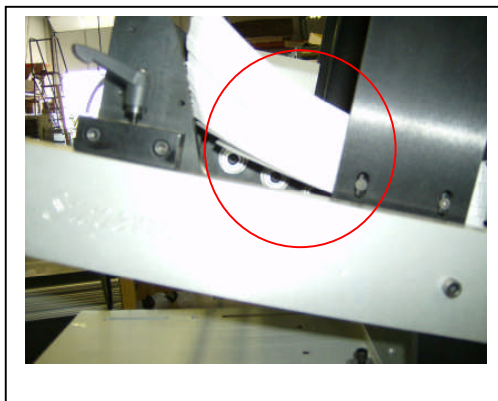

## Wedge Selection Reference

Thank you for purchasing a Superior-PHS Xtreme XM-Series Friction Feeder. Included with your feeder are three wedge attachments. Standard, Roller Support, and Small Product Extension. Please review the following information for their uses.

### **Standard Wedge Assembly**

The Standard Wedge configuration is ideal for most products typically in the 4" to 12" lengths. This wedge by itself is typically used for products that have medium to heavy "body" such as; card stock, chipboard, greeting cards, and more. Included in this assembly are two rear guides to assist in containing the product and prevent "skew".

### **Roller Support Wedge Assembly**

The Roller Support Wedge is an addition to the Standard Wedge configuration and is ideal for most products typically in the 6" to 12" lengths. This wedge combination is typically used for products that have light to medium "body" such as; sheets, labels, magazines, and more. The Roller Support Wedge Assembly fastens directly to the two drop blocks on the Standard Wedge shafts using (4) thumbscrews. They are also adjustable in and out to provide just enough or extra lift to flimsy stocks.

### Small Product Extension

The Small Product Extension Wedge also attaches to the Standard Wedge. This combination allows the assembly to advance in far enough to properly support products shorter in length such as business cards, plastic cards, and more. It also features a mounting design that allows the extensions to tilt toward the rear and out of the way.