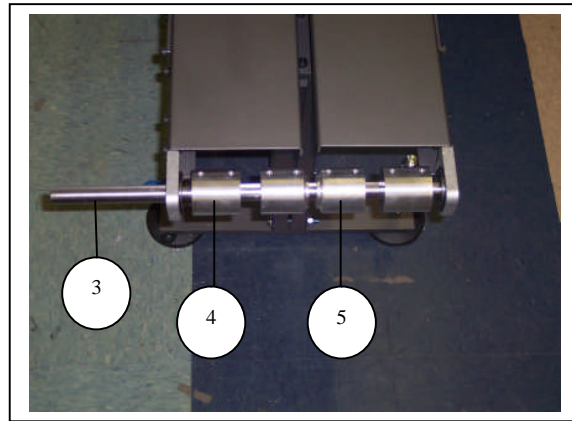

CHAMPION COLLECTION CONVEYOR PARTS GUIDE

Drive End

ITEM	DESCRIPTION	QTY	PART NUMBER
1	Bearing w/ Collar	2	105031
2	Drive End Mount	2	102004
3	Drive Shaft	1	102012
4	Drive Pulley Regular	2	102008
5	Drive Pulley with V-Notch	2	102007
NS	Friction Tape (wrapped on drive pulleys)		

Idler End

ITEM	DESCRIPTION	QTY	PART NUMBER
1	Bearing w/ Collar	4	105031
2	Idler End Mount	2	102005
3	Idler Shaft	1	102011
4	Idler Pulley Regular	2	102009
5	Idler Pulley with V-Notch	2	102006

Components

ITEM	DESCRIPTION	QTY	PART NUMBER
1	Belt 10.25 x 218.25 V-guide, Black PVC CO2	1	102032
2	AC Drive Controller	1	102026
3	AC Drive Motor	1	102025