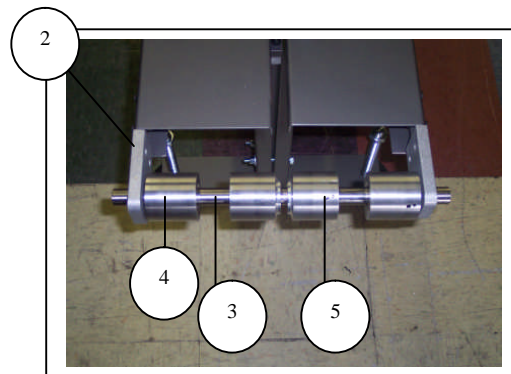

CHAMPION COLLECTION CONVEYOR PARTS GUIDE

Drive End

ITEM	DESCRIPTION	QTY	PART NUMBER
1	Bearing w/ Collar	2	105031
2	Drive End Mount	2	102004
3	Drive Shaft	1	102012
4	Drive Pulley Regular	2	102008
5	Drive Pulley with V-Notch	2	102007
NS	Friction Tape (wrapped on drive pulleys)		

Idler End

ITEM	DESCRIPTION	QTY	PART NUMBER
1	Bearing w/ Collar	4	105031
2	Idler End Mount	2	102005
3	Idler Shaft	1	102011
4	Idler Pulley Regular	2	102009
5	Idler Pulley with V-Notch	2	102006

Components

ITEM	DESCRIPTION	QTY	PART NUMBER
1	Belt 10.25 x 218.25 V-guide, Black PVC CO2	1	102032
2	AC Drive Controller	1	102026
3	AC Drive Motor	1	102025