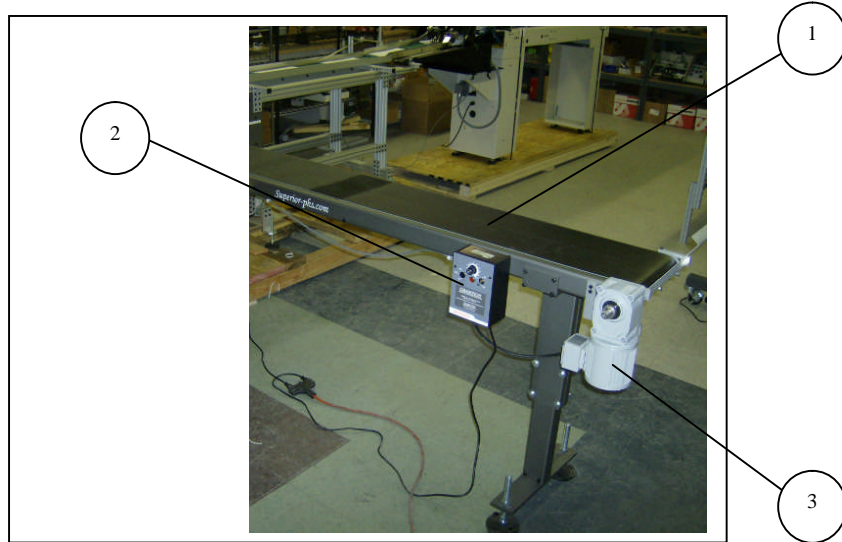

CHAMPION COLLECTION CONVEYOR PARTS GUIDE

Drive End

ITEM	DESCRIPTION	QTY	PART NUMBER
1	Bearing w/ Collar	2	105031
2	Drive End Mount	2	102004
3	Drive Shaft	1	102012
4	Drive Pulley Regular	2	102008
5	Drive Pulley with V-Notch	2	102007
NS	Friction Tape (wrapped on drive pulleys)		

Idler End

ITEM	DESCRIPTION	QTY	PART NUMBER
1	Bearing w/ Collar	4	105031
2	Idler End Mount	2	102005
3	Idler Shaft	1	102011
4	Idler Pulley Regular	2	102009
5	Idler Pulley with V-Notch	2	102006

Components

ITEM	DESCRIPTION	QTY	PART NUMBER
1	Belt 10.25 x 218.25 V-guide, Black PVC CO2	1	102032
2	AC Drive Controller	1	102026
3	AC Drive Motor	1	102025