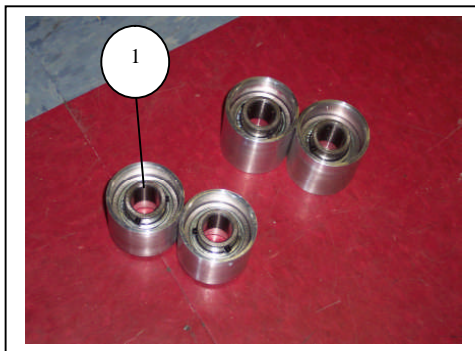

CHAMPION COLLECTION CONVEYOR PARTS GUIDE

Drive End

ITEM	DESCRIPTION	QTY	PART NUMBER
1	Bearing w/ Collar	2	105031
2	Drive End Mount	2	102004
3	Drive Shaft	1	102012
4	Drive Pulley Regular	2	102008
5	Drive Pulley with V-Notch	2	102007
NS	Friction Tape (wrapped on drive pulleys)		

Idler End

ITEM	DESCRIPTION	QTY	PART NUMBER
1	Bearing w/ Collar	4	105031
2	Idler End Mount	2	102005
3	Idler Shaft	1	102011
4	Idler Pulley Regular	2	102009
5	Idler Pulley with V-Notch	2	102006

Components

ITEM	DESCRIPTION	QTY	PART NUMBER
1	Belt 10.25 x 218.25 V-guide, Black PVC CO2	1	102032
2	AC Drive Controller	1	102026
3	AC Drive Motor	1	102025