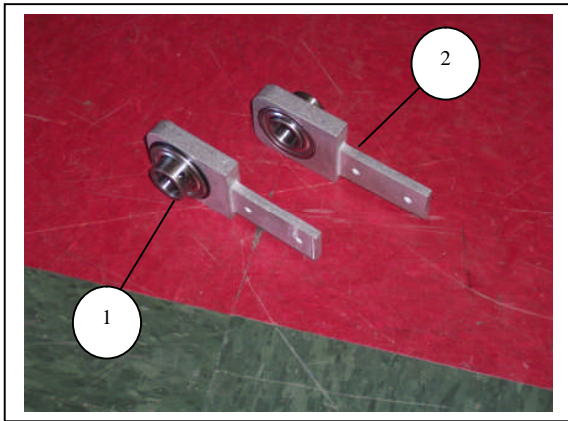

CHAMPION COLLECTION CONVEYOR PARTS GUIDE

Drive End

ITEM	DESCRIPTION	QTY	PART NUMBER
1	Bearing w/ Collar	2	105031
2	Drive End Mount	2	102004
3	Drive Shaft	1	102012
4	Drive Pulley Regular	2	102008
5	Drive Pulley with V-Notch	2	102007
NS	Friction Tape (wrapped on drive pulleys)		

Idler End

ITEM	DESCRIPTION	QTY	PART NUMBER
1	Bearing w/ Collar	4	105031
2	Idler End Mount	2	102005
3	Idler Shaft	1	102011
4	Idler Pulley Regular	2	102009
5	Idler Pulley with V-Notch	2	102006

Components

ITEM	DESCRIPTION	QTY	PART NUMBER
1	Belt 10.25 x 218.25 V-guide, Black PVC CO2	1	102032
2	AC Drive Controller	1	102026
3	AC Drive Motor	1	102025